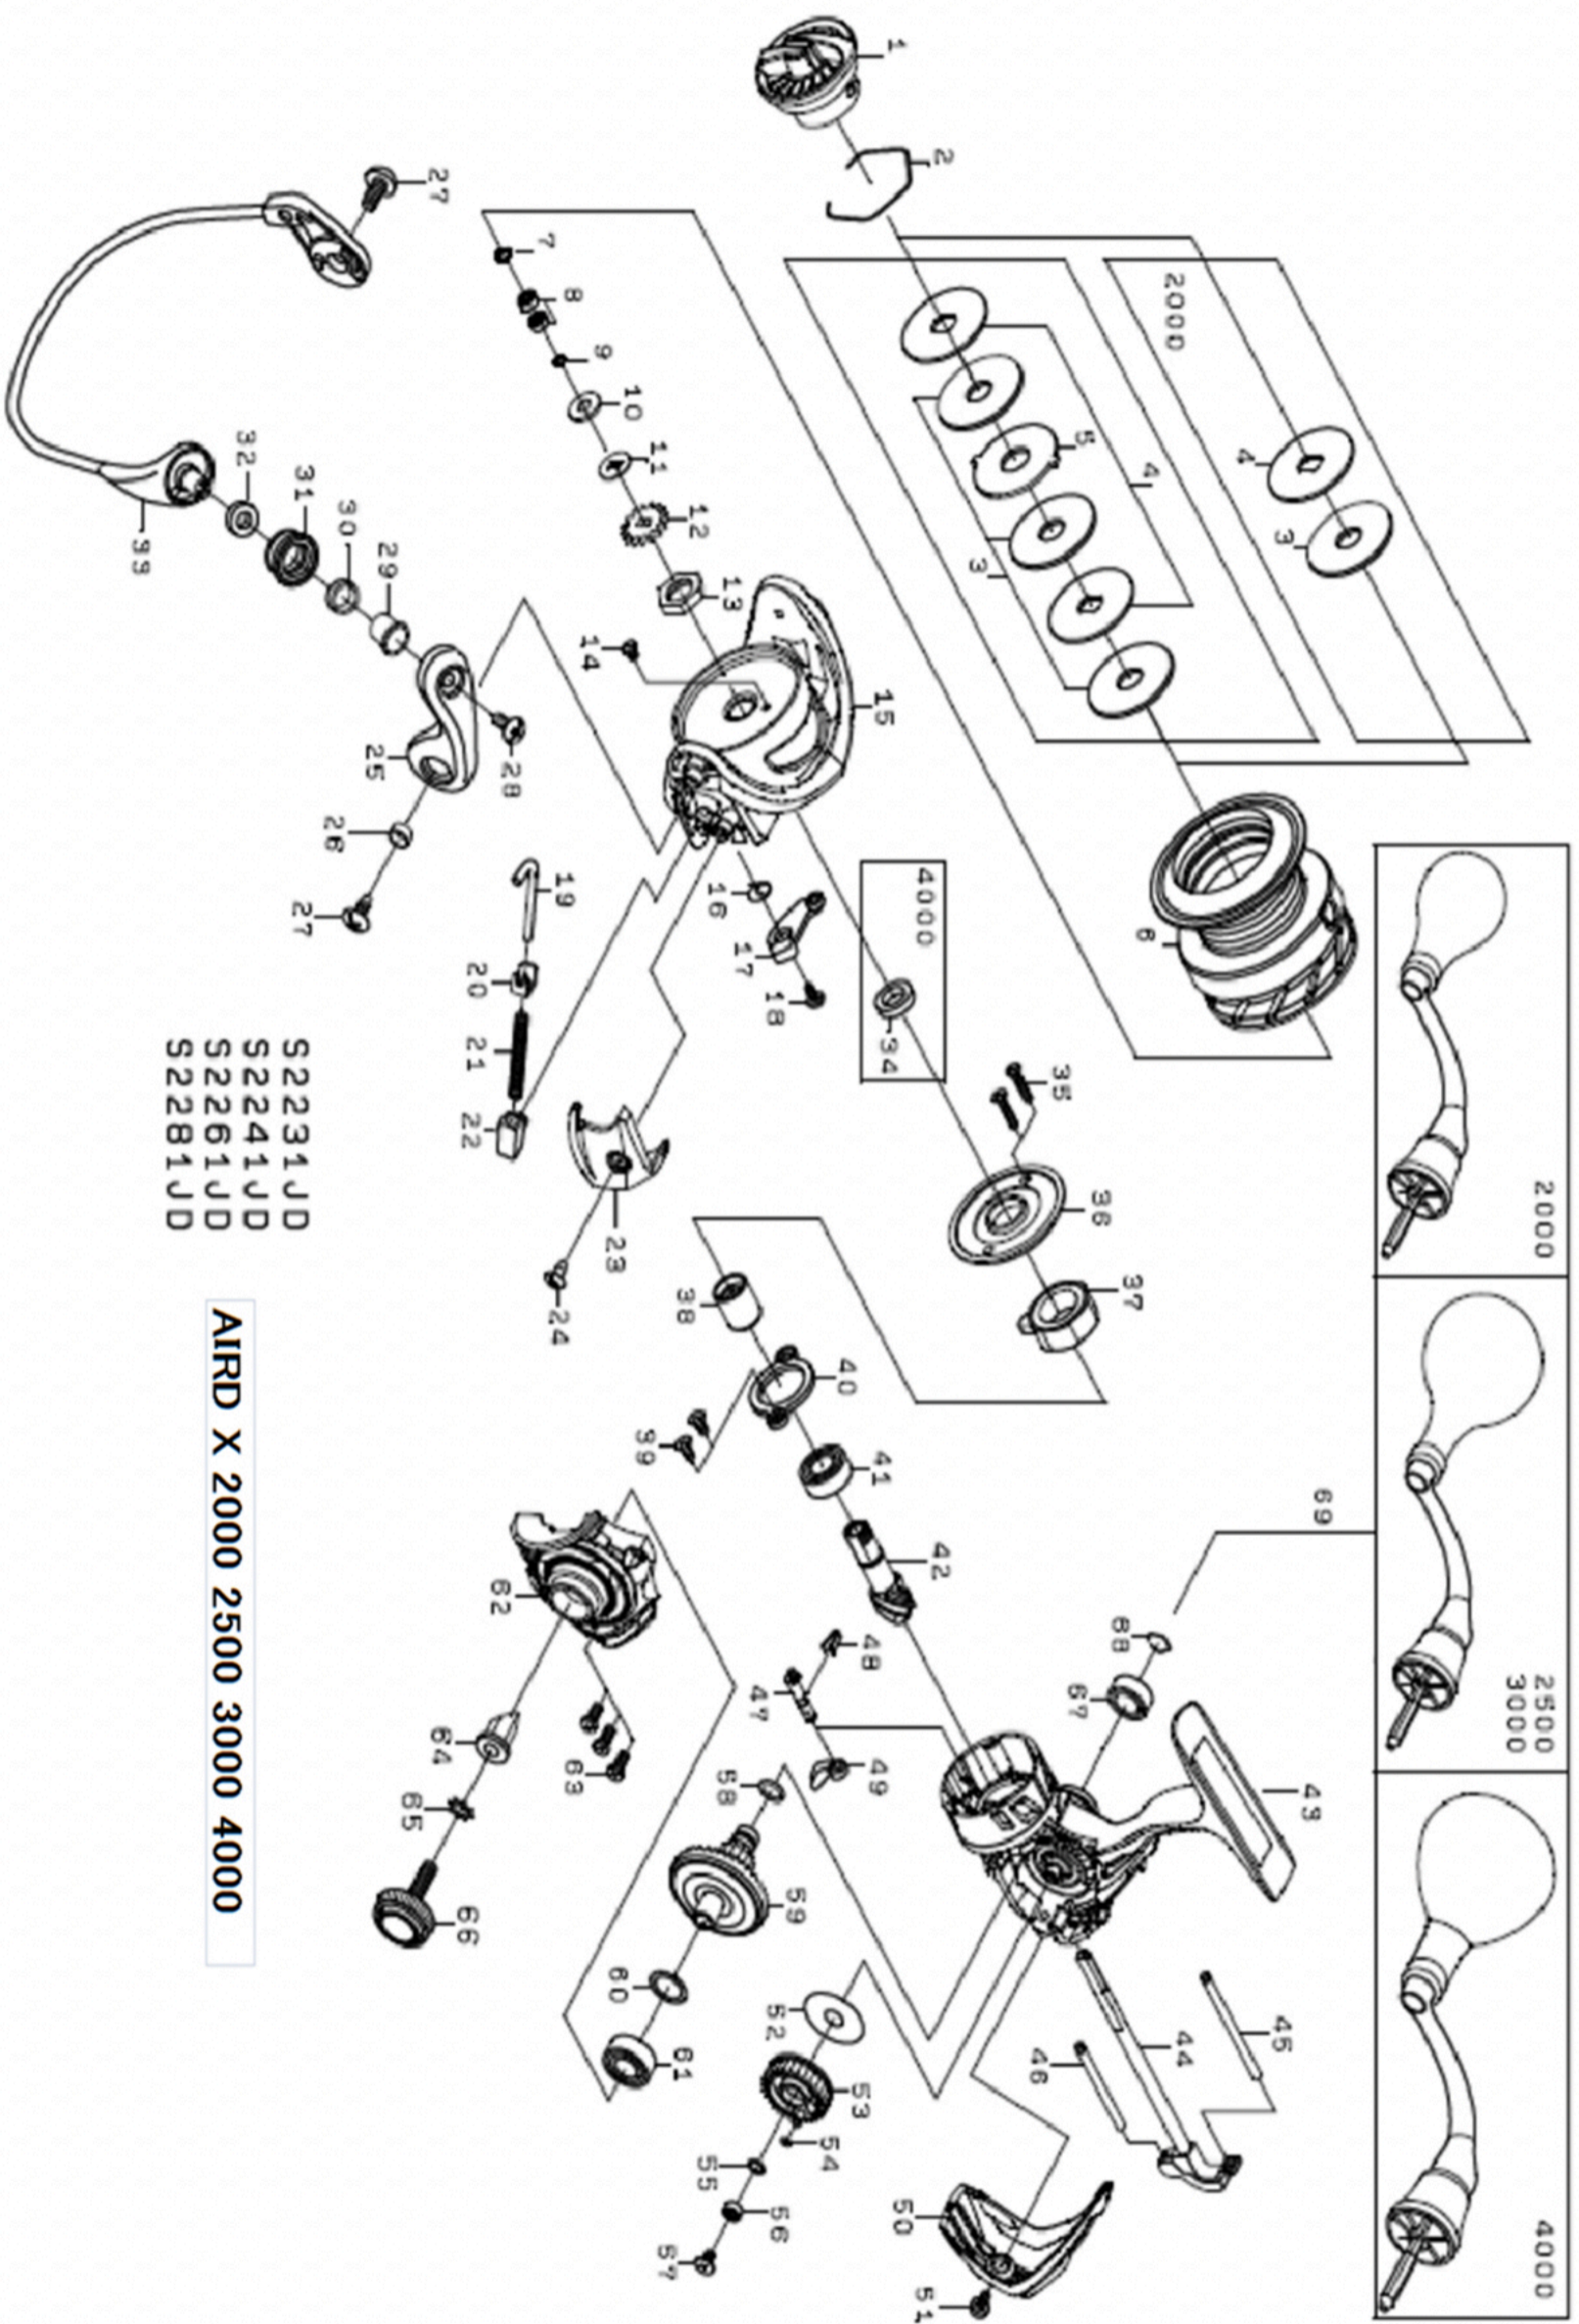

AIRD X 2500

Feel Alive.

Please quote by part number, not key number when ordering.
spares@daiwaaustralia.com.au PH: (02) 8644 8644

S22231JD
S22241JD
S22261JD
S22281JD

AIRD X 2000 2500 3000 4000

REEL NAME	MGFT CODE	KEY NO	PARTS CODE	DESCRIPTION
AIRD X 2500	S2241JD	1	6Q182201	Drag Knob
AIRD X 2500	S2241JD	2	6F373301	Drag Washer Retainer
AIRD X 2500	S2241JD	3	6E136001	Drag Washer
AIRD X 2500	S2241JD	4	6E467201	Key Washer
AIRD X 2500	S2241JD	5	63733606	Eared Washer
AIRD X 2500	S2241JD	2~6	6Q281401	Spool Assembly
AIRD X 2500	S2241JD	7	6G213001	"O"-Ring (A)
AIRD X 2500	S2241JD	8	6G469005	Ball Bearing (A)
AIRD X 2500	S2241JD	9	6B411706	Washer (A)
AIRD X 2500	S2241JD	10	6E398000	Washer (B)
AIRD X 2500	S2241JD	11	6E467101	Washer (C)
AIRD X 2500	S2241JD	12	6G839301	Click Gear
AIRD X 2500	S2241JD	13	6Q122401	Rotor Nut
AIRD X 2500	S2241JD	14	6H022701	Screw (A)
AIRD X 2500	S2241JD	15	6Q120505	Rotor
AIRD X 2500	S2241JD	16	6H413601	Bail Trip Lever Spring
AIRD X 2500	S2241JD	17	6Q120701	Bail Trip Lever
AIRD X 2500	S2241JD	18	6H417701	Screw (B)
AIRD X 2500	S2241JD	19	6Q121201	Bail Spring Shaft
AIRD X 2500	S2241JD	20	6H576101	Retainer
AIRD X 2500	S2241JD	21	6H545701	Bail Spring
AIRD X 2500	S2241JD	22	6Q121501	Bail Spring Holder
AIRD X 2500	S2241JD	23	6Q121802	Cover (A)
AIRD X 2500	S2241JD	24	6G270801	Screw (C)
AIRD X 2500	S2241JD	25	6Q121604	Bail Arm
AIRD X 2500	S2241JD	26	6Q121701	Collar (A)
AIRD X 2500	S2241JD	27	6G205001	Screw (D)
AIRD X 2500	S2241JD	28	6G195602	Screw (E)
AIRD X 2500	S2241JD	29	6G195501	Collar (B)
AIRD X 2500	S2241JD	30	6G220701	Collar (C)
AIRD X 2500	S2241JD	31	6J089902	Line Roller
AIRD X 2500	S2241JD	32	6Q203401	Collar (D)
AIRD X 2500	S2241JD	33	6Q281001	Bail Assembly
AIRD X 2500	S2241JD	34	-----	Collar (E)
AIRD X 2500	S2241JD	35	6G837101	Screw (F)
AIRD X 2500	S2241JD	36	6Q120101	Cap
AIRD X 2500	S2241JD	37	6H992901	Roller Clutch
AIRD X 2500	S2241JD	38	6J001401	Spacing Sleeve
AIRD X 2500	S2241JD	39	6Q126201	Screw (G)
AIRD X 2500	S2241JD	40	6H442201	Bearing Retainer (A)
AIRD X 2500	S2241JD	41	6G467302	Ball Bearing (B)
AIRD X 2500	S2241JD	42	6Q132101	Pinion Gear
AIRD X 2500	S2241JD	43	6Q280801	Body
AIRD X 2500	S2241JD	44	6Q168501	Main Shaft
AIRD X 2500	S2241JD	45	6Q126301	Stabilizer Bar (A)
AIRD X 2500	S2241JD	46	6Q119101	Stabilizer Bar (B)
AIRD X 2500	S2241JD	47	6Q118101	Anti-Reverse Cam
AIRD X 2500	S2241JD	48	6H697801	Anti-Reverse Cam Spring
AIRD X 2500	S2241JD	49	6Q118001	Anti-Reverse Lever
AIRD X 2500	S2241JD	50	6Q120302	Rear Cover
AIRD X 2500	S2241JD	51	6G270801	Screw (H)
AIRD X 2500	S2241JD	52	6H595701	Washer (D)
AIRD X 2500	S2241JD	53	6Q118401	Oscillate Gear
AIRD X 2500	S2241JD	54	6H770601	"O"-Ring (B)
AIRD X 2500	S2241JD	55	6H129200	Washer (E)
AIRD X 2500	S2241JD	56	6G469005	Ball Bearing (C)
AIRD X 2500	S2241JD	57	6Q126101	Screw (I)
AIRD X 2500	S2241JD	58	6G670501	"O"-Ring (C)
AIRD X 2500	S2241JD	59	6Q132201	Drive Gear
AIRD X 2500	S2241JD	60	63758500	Washer (F)
AIRD X 2500	S2241JD	61	6G467302	Ball Bearing (D)
AIRD X 2500	S2241JD	62	6Q280901	Side Cover
AIRD X 2500	S2241JD	63	6G115001	Screw (J)
AIRD X 2500	S2241JD	64	6F721001	Collar (F)
AIRD X 2500	S2241JD	65	61608401	Washer (G)
AIRD X 2500	S2241JD	66	6Q132402	Handle Screw
AIRD X 2500	S2241JD	67	6G522702	Ball Bearing (E)
AIRD X 2500	S2241JD	68	6G472401	Bearing Retainer (B)
AIRD X 2500	S2241JD	69	6Q281101	Handle Assembly
AIRD X 2500	S2241JD	200	6H088709	Handle Knob As
AIRD X 2500	S2241JD	201	6G469005	Ball Bearing
AIRD X 2500	S2241JD	202	6B411700	Washer
AIRD X 2500	S2241JD	203	6B679308	Truss Head Screw
AIRD X 2500	S2241JD	204	6Q281301	Screw As